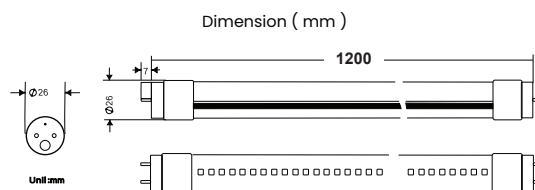

TUBE LIGHT

Indoor Light | Tube Light

3.000K   4.000K   5.000K   6.000K

ZERON
NEW LIGHT NEW LIFE

Tube Light Zeron

ZERN-T8

170
Lm/W

■ Specification

Daya (W)	Input Voltage	Frequency Amp	LED Efikasi	Total Lumen	CRI	Temperatur Warna	Proteksi	Berat	Material
5,2W	AC100-265V	50/60Hz	170Lm/W	884Lm	>80Ra	3000K/4000K/6000K	IP20	63,5gr	Nano PC Cover
10,5W	AC100-265V	50/60Hz	170Lm/W	1.785Lm	>80Ra	3000K/4000K/6000K	IP20	127gr	Nano PC Cover

Model : ZERN-T8-1200-10,5W

- Easy maintenance
- Modular LED for easy replacement
- Opening and closing possible of LED module part and power supply part
- Customizable beam angle
- Temperature max 50°