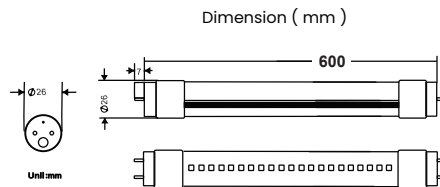

TUBE LIGHT

Indoor Light | Tube Light

3.000K   4.000K   5.000K   6.000K

ZERON
NEW LIGHT NEW LIFE

Tube Light Zeron

ZERN-T8

170
Lm/W

■ Specification

Daya (W)	Input Voltage	Frequency Amp	LED Efikasi	Total Lumen	CRI	Temperatur Warna	Proteksi	Berat	Material
5,2W	AC100-265V	50/60Hz	170Lm/W	884Lm	>80Ra	3000K/4000K/6000K	IP20	63,5gr	Nano PC Cover
10,5W	AC100-265V	50/60Hz	170Lm/W	1.785Lm	>80Ra	3000K/4000K/6000K	IP20	127gr	Nano PC Cover

Model : ZERN-T8-600-5,2W

- Easy maintenance
- Modular LED for easy replacement
- Opening and closing possible of LED module part and power supply part
- Customizable beam angle
- Temperature max 50°