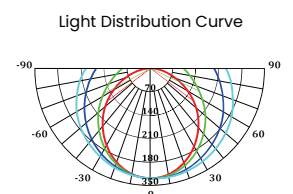

TUBE LIGHT

Indoor Light | Tube Light

3.000K   4.000K   5.000K   6.000K

ZERON
NEW LIGHT NEW LIFE

Tube Light Zeron

ZERN-T8

170
Lm/W

■ Specification

Daya (W)	Input Voltage	Frequency Amp	LED Efikasi	Total Lumen	CRI	Temperatur Warna	Proteksi	Berat	Material
5,2W	AC100-265V	50/60Hz	170Lm/W	884Lm	>80Ra	3000K/4000K/6000K	IP20	63,5gr	Nano PC Cover
10,5W	AC100-265V	50/60Hz	170Lm/W	1.785Lm	>80Ra	3000K/4000K/6000K	IP20	127gr	Nano PC Cover

Model : ZERN-T8-1200-10,5W

- Easy maintenance
- Modular LED for easy replacement
- Opening and closing possible of LED module part and power supply part
- Customizable beam angle
- Temperature max 50°