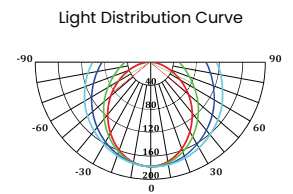

TUBE LIGHT

Indoor Light | Tube Light

3.000K   4.000K   5.000K   6.000K

ZERON
NEW LIGHT NEW LIFE

Tube Light Zeron

ZERN-T8

170
Lm/W

■ Specification

Daya (W)	Input Voltage	Frequency Amp	LED Efikasi	Total Lumen	CRI	Temperatur Warna	Proteksi	Berat	Material
5,2W	AC100-265V	50/60Hz	170Lm/W	884Lm	>80Ra	3000K/4000K/6000K	IP20	63,5gr	Nano PC Cover
10,5W	AC100-265V	50/60Hz	170Lm/W	1.785Lm	>80Ra	3000K/4000K/6000K	IP20	127gr	Nano PC Cover

Model : ZERN-T8-600-5,2W

- Easy maintenance
- Modular LED for easy replacement
- Opening and closing possible of LED module part and power supply part
- Customizable beam angle
- Temperature max 50°